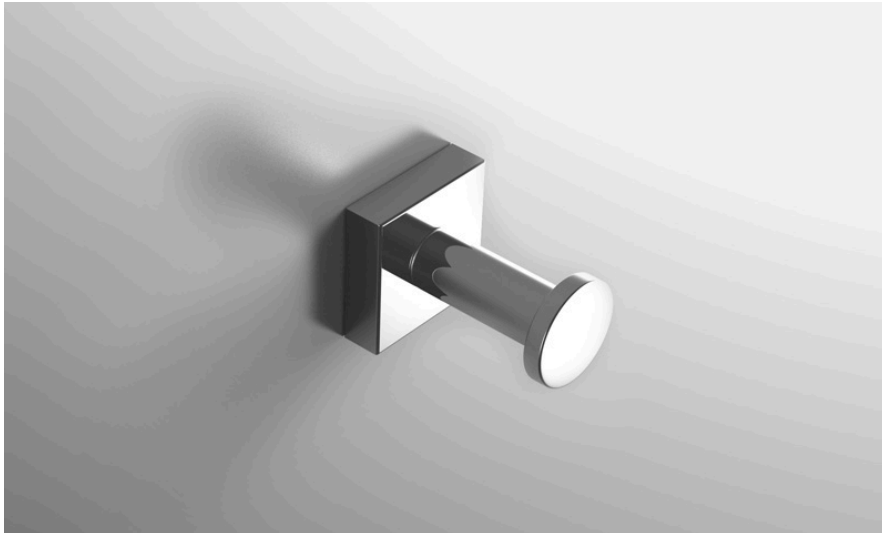

# neelnox

LET  
THERE  
BE **DESIGN.**

## FEATURES

- Premium 304 Grade Stainless Steel
- Solid Mount Construction
- Concealed Installation Hardware
- State of the nav wall anchors included for installation on Dry wall or Tile

### ROBE HOOK SINGLE

Model	Product	Finishes Available
NAV-RHS1	Robe Hook Single	Polished (-P) Brushed (-B) Black (-BLK) White (-WHT) Oil Rubbed Bronze (-ORB)

Specified Model: \_\_\_\_\_

Finish Detail: \_\_\_\_\_